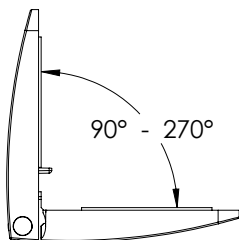

Adhesive cover caps in grey and black color.