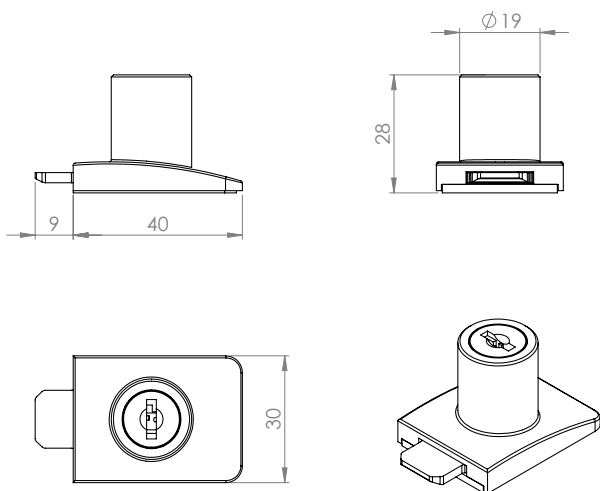

Zamak hinge, glass/glass. For UV-glue.
With built-in catch. Universal. No top or bottom.

Material: Zamak & stainless steel
Size: 44 x 30 mm
Glass thickness: 4 - 6,75 mm

Item No:
Chrome Plated # 15.06.290
Alu finish # 15.06.291

Material: Zamak & stainless steel
Size: 40 x 30 mm
Glass thickness: 4 - 6,75 mm

Item No:
Chrome Plated # 14.09.600
Alu finish # 14.09.601

DOUBLE DOOR STRIKER »U-SEE«

Zamak double door striker for single door lock. For UV-glue.

Material: Zamak & stainless steel
Size: 40 x 30 mm
Glass thickness: 4 - 6,75 mm

Item No:
Chrome Plated # 14.09.610
Alu finish # 14.09.611

SINGLE DOOR LOCK W/
DOUBLE DOOR STRIKER

**CORNER STRIKER »U-SEE«
F/SINGLE DOOR LOCK**

Zamak corner striker for single door lock. For UV-glue.

Material: Zamak & stainless steel
Size: 40 x 30 mm
Glass thickness: 4 - 5 or 6 - 6,75 mm

Item No:
4 - 5 mm - Chrome Plated # 14.09.660
4 - 5 mm - Alu finish # 14.09.661
6 - 6,75 mm - Chrome Plated # 14.09.670
6 - 6,75 mm - Alu finish # 14.09.671