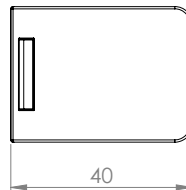

**CORNER STRIKER »U-SEE«
F/SINGLE DOOR LOCK**

Zamak corner striker for single door lock. For UV-glue.

Material: Zamak & stainless steel
Size: 40 x 30 mm
Glass thickness: 4 - 5 or 6 - 6,75 mm

Item No:
4 - 5 mm - Chrome Plated # 14.09.660
4 - 5 mm - Alu finish # 14.09.661
6 - 6,75 mm - Chrome Plated # 14.09.670
6 - 6,75 mm - Alu finish # 14.09.671

**BOTTOM STRIKER »U-SEE«
F/SINGLE DOOR LOCK**

Zamak bottom striker for single door lock. For UV-glue.

Material: Zamak & stainless steel
Size: 40 x 30 mm
Glass thickness: 4 - 6,75 mm

Item No:
Chrome Plated # 14.09.650
Alu finish # 14.09.651