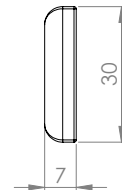

**CORNER STRIKER »U-SEE«
F/SINGLE DOOR LOCK**

Zamak corner striker for single door lock. For UV-glue.

Material: Zamak & stainless steel
Size: 40 x 30 mm
Glass thickness: 4 - 5 or 6 - 6,75 mm

Item No:
4 - 5 mm - Chrome Plated # 14.09.660
4 - 5 mm - Alu finish # 14.09.661
6 - 6,75 mm - Chrome Plated # 14.09.670
6 - 6,75 mm - Alu finish # 14.09.671

**BOTTOM STRIKER »U-SEE«
F/SINGLE DOOR LOCK**

Zamak bottom striker for single door lock. For UV-glue.

Material: Zamak & stainless steel
Size: 40 x 30 mm
Glass thickness: 4 - 6,75 mm

Item No:
Chrome Plated # 14.09.650
Alu finish # 14.09.651