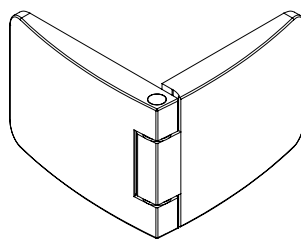

Adhesive cover caps in grey and black color.