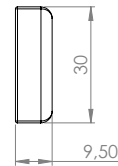

**BOTTOM STRIKER »U-SEE«
F/SINGLE DOOR LOCK**

Zamak bottom striker for single door lock. For UV-glue.

Material: Zamak & stainless steel
Size: 40 x 30 mm
Glass thickness: 4 - 6,75 mm

Item No:
Chrome Plated # 14.09.650
Alu finish # 14.09.651