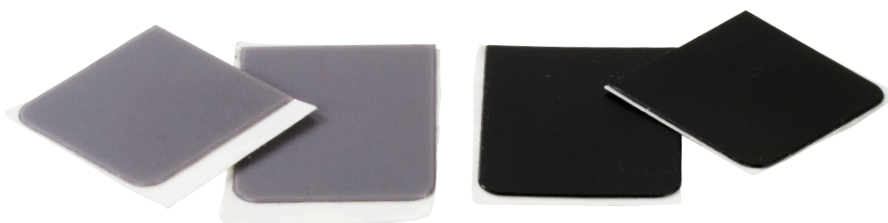

Zamak hinge, glass/glass. For UV-glue.
With built-in catch. Universal. No top or bottom.

Material: Zamak & stainless steel
Size: 44 x 30 mm
Glass thickness: 4 - 6,75 mm

Item No:
Chrome Plated # 15.06.290
Alu finish # 15.06.291

Inclusive adhesive cover caps in grey and black color.

Adjustment screws for angle and tightness

Adhesive cover caps in grey and black color.

SINGLE DOOR LOCK »U-SEE«

Zamak lock for UV-glue, W/SISO oval metal keys.
400 Key combinations. Master key & interchangeable cylinder on request.

Material: Zamak & stainless steel
Size: 40 x 30 mm
Glass thickness: 4 - 6,75 mm

Item No:
Chrome Plated # 14.09.600
Alu finish # 14.09.601

DOUBLE DOOR STRIKER »U-SEE«

Zamak double door striker for single door lock. For UV-glue.

Zamak corner striker for single door lock. For UV-glue.

Material: Zamak & stainless steel
Size: 40 x 30 mm
Glass thickness: 4 - 5 or 6 - 6,75 mm

Item No:
4 - 5 mm - Chrome Plated # 14.09.660
4 - 5 mm - Alu finish # 14.09.661
6 - 6,75 mm - Chrome Plated # 14.09.670
6 - 6,75 mm - Alu finish # 14.09.671