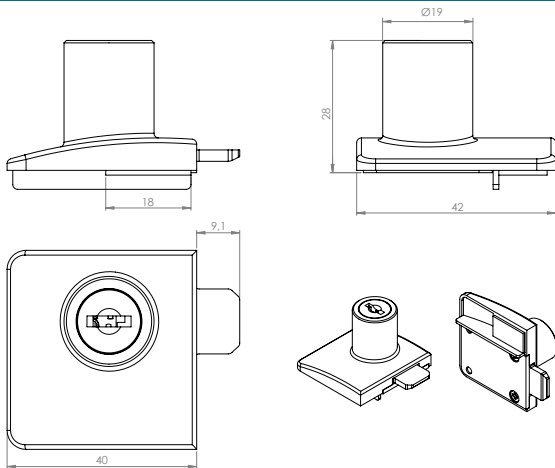

SINGLE DOOR LOCK W/
CORNER STRIKER

**BOTTOM STRIKER »U-SEE«
F/SINGLE DOOR LOCK**

Zamak bottom striker for single door lock. For UV-glue.

Material: Zamak & stainless steel
Size: 40 x 30 mm
Glass thickness: 4 - 6,75 mm

Item No:
Chrome Plated # 14.09.650
Alu finish # 14.09.651

SINGLE DOOR LOCK W/BOTTOM STRIKER

GLASS DOOR LOCK »U-SEE« F/ DOUBLE DOORS

- high quality furniture fittings

SISO DENMARK

DOUBLE DOOR LOCK »U-SEE«

Zamak lock for UV-glue, W/SISO oval metal keys. 400 Key combinations. Master key & interchangeable cylinder on request.

Material: Zamak & stainless steel
 Size: 40 x 42 mm
 Glass thickness: 4 - 6,75 mm

Item No:
 Chrome Plated # 14.09.630
 Alu finish # 14.09.631

BOTTOM STRIKER »U-SEE« F/DOUBLE DOOR LOCK

Zamak Bottom striker for double door lock. For UV-glue.

Material: Zamak & stainless steel
 Size: 40 x 42 mm
 Glass thickness: 4 - 6,75 mm

Item No:
 Chrome Plated # 14.09.655
 Alu finish # 14.09.656

DOUBLE DOOR LOCK W/
 BOTTOM STRIKER FOR
 DOUBLE DOOR LOCK

SISO A/S