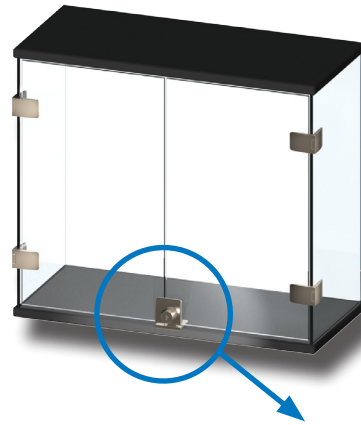

Zamak corner striker for single door lock. For UV-glue.

Material: Zamak & stainless steel
Size: 40 x 30 mm
Glass thickness: 4 - 5 or 6 - 6,75 mm

Item No:
4 - 5 mm - Chrome Plated # 14.09.660
4 - 5 mm - Alu finish # 14.09.661
6 - 6,75 mm - Chrome Plated # 14.09.670
6 - 6,75 mm - Alu finish # 14.09.671

SINGLE DOOR LOCK W/
CORNER STRIKER

**BOTTOM STRIKER »U-SEE«
F/SINGLE DOOR LOCK**

Zamak bottom striker for single door lock. For UV-glue.

Material: Zamak & stainless steel
Size: 40 x 30 mm
Glass thickness: 4 - 6,75 mm

Item No:
Chrome Plated # 14.09.650
Alu finish # 14.09.651

SINGLE DOOR LOCK W/BOTTOM STRIKER

GLASS DOOR LOCK »U-SEE« F/ DOUBLE DOORS

- high quality furniture fittings

SISO DENMARK

DOUBLE DOOR LOCK »U-SEE«

Zamak lock for UV-glue, W/SISO oval metal keys. 400 Key combinations. Master key & interchangeable cylinder on request.

Material: Zamak & stainless steel
 Size: 40 x 42 mm
 Glass thickness: 4 - 6,75 mm

Item No:
 Chrome Plated # 14.09.630
 Alu finish # 14.09.631

BOTTOM STRIKER »U-SEE« F/DOUBLE DOOR LOCK

Zamak Bottom striker for double door lock. For UV-glue.