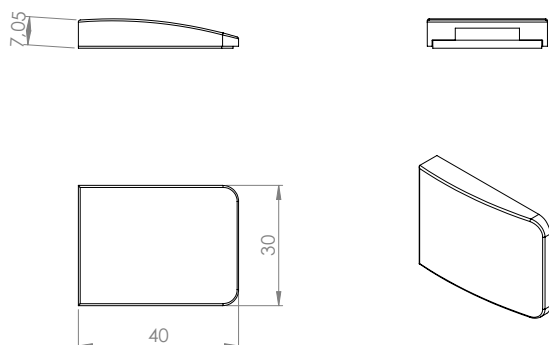

Zamak hinge, glass/glass. For UV-glue.
With built-in catch. Universal. No top or bottom.

Material: Zamak & stainless steel
Size: 44 x 30 mm
Glass thickness: 4 - 6,75 mm

Item No:
Chrome Plated # 15.06.290
Alu finish # 15.06.291

Material: Zamak & stainless steel
Size: 40 x 30 mm
Glass thickness: 4 - 6,75 mm

Item No:
Chrome Plated # 14.09.600
Alu finish # 14.09.601

DOUBLE DOOR STRIKER »U-SEE«

Zamak double door striker for single door lock. For UV-glue.

Material: Zamak & stainless steel
Size: 40 x 30 mm
Glass thickness: 4 - 6,75 mm

Item No:
Chrome Plated # 14.09.610
Alu finish # 14.09.611

SINGLE DOOR LOCK W/
DOUBLE DOOR STRIKER

**CORNER STRIKER »U-SEE«
F/SINGLE DOOR LOCK**

Zamak corner striker for single door lock. For UV-glue.

Material: Zamak & stainless steel
Size: 40 x 30 mm
Glass thickness: 4 - 5 or 6 - 6,75 mm

Item No:
4 - 5 mm - Chrome Plated # 14.09.660
4 - 5 mm - Alu finish # 14.09.661
6 - 6,75 mm - Chrome Plated # 14.09.670
6 - 6,75 mm - Alu finish # 14.09.671