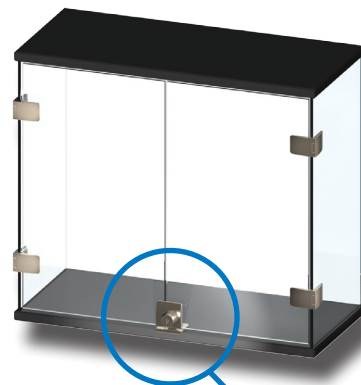

SINGLE DOOR LOCK W/
CORNER STRIKER

**BOTTOM STRIKER »U-SEE«
F/SINGLE DOOR LOCK**

Zamak bottom striker for single door lock. For UV-glue.

Material: Zamak & stainless steel
Size: 40 x 30 mm
Glass thickness: 4 - 6,75 mm

Item No:
Chrome Plated # 14.09.650
Alu finish # 14.09.651

SINGLE DOOR LOCK W/BOTTOM STRIKER

GLASS DOOR LOCK »U-SEE« F/ DOUBLE DOORS

- high quality furniture fittings

SISO DENMARK

DOUBLE DOOR LOCK »U-SEE«

Zamak lock for UV-glue, W/SISO oval metal keys. 400 Key combinations. Master key & interchangeable cylinder on request.

Material: Zamak & stainless steel
 Size: 40 x 42 mm
 Glass thickness: 4 - 6,75 mm

Item No:
 Chrome Plated # 14.09.630
 Alu finish # 14.09.631

BOTTOM STRIKER »U-SEE« F/DOUBLE DOOR LOCK

Zamak Bottom striker for double door lock. For UV-glue.

Material: Zamak & stainless steel
 Size: 40 x 42 mm
 Glass thickness: 4 - 6,75 mm

Item No:
 Chrome Plated # 14.09.655
 Alu finish # 14.09.656

DOUBLE DOOR LOCK W/
 BOTTOM STRIKER FOR
 DOUBLE DOOR LOCK

SISO A/S