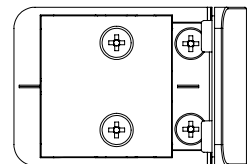

Adhesive cover caps in grey and black color.