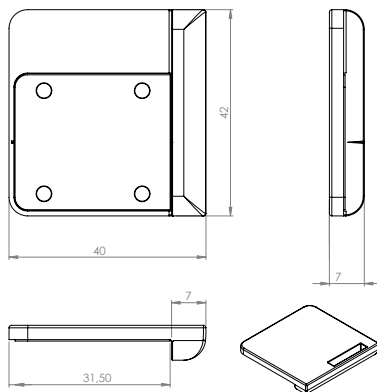

Material: Zamak & stainless steel
Size: 40 x 30 mm
Glass thickness: 4 - 6,75 mm

Item No:
Chrome Plated # 14.09.610
Alu finish # 14.09.611

SINGLE DOOR LOCK W/
DOUBLE DOOR STRIKER

**CORNER STRIKER »U-SEE«
F/SINGLE DOOR LOCK**

SINGLE DOOR LOCK W/
CORNER STRIKER

**BOTTOM STRIKER »U-SEE«
F/SINGLE DOOR LOCK**

Zamak bottom striker for single door lock. For UV-glue.

Material: Zamak & stainless steel
Size: 40 x 30 mm
Glass thickness: 4 - 6,75 mm

Material: Zamak & stainless steel
 Size: 40 x 42 mm
 Glass thickness: 4 - 6,75 mm

Item No:
 Chrome Plated # 14.09.630
 Alu finish # 14.09.631

BOTTOM STRIKER »U-SEE« F/DOUBLE DOOR LOCK

Zamak Bottom striker for double door lock. For UV-glue.

Material: Zamak & stainless steel
 Size: 40 x 42 mm
 Glass thickness: 4 - 6,75 mm

Item No:
 Chrome Plated # 14.09.655
 Alu finish # 14.09.656

DOUBLE DOOR LOCK W/
 BOTTOM STRIKER FOR
 DOUBLE DOOR LOCK

SISO A/S