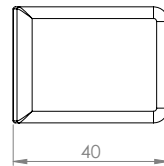

**BOTTOM STRIKER »U-SEE«
F/SINGLE DOOR LOCK**

Zamak bottom striker for single door lock. For UV-glue.

Material: Zamak & stainless steel
Size: 40 x 30 mm
Glass thickness: 4 - 6,75 mm

Item No:
Chrome Plated # 14.09.650
Alu finish # 14.09.651