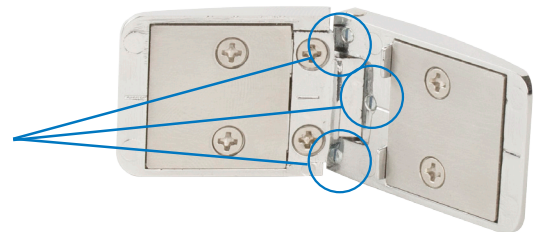

Zamak hinge, glass/glass. For UV-glue.
With built-in catch. Universal. No top or bottom.

Material: Zamak & stainless steel
Size: 44 x 30 mm
Glass thickness: 4 - 6,75 mm

Item No:
Chrome Plated # 15.06.290
Alu finish # 15.06.291

Inclusive adhesive cover caps in grey and black color.

Adjustment screws for angle and tightness

Adhesive cover caps in grey and black color.

SINGLE DOOR LOCK »U-SEE«

Zamak lock for UV-glue, W/SISO oval metal keys.
400 Key combinations. Master key & interchangeable cylinder on request.

Material: Zamak & stainless steel
Size: 40 x 30 mm
Glass thickness: 4 - 6,75 mm

Item No:
Chrome Plated # 14.09.600
Alu finish # 14.09.601

DOUBLE DOOR STRIKER »U-SEE«

Zamak double door striker for single door lock. For UV-glue.

Zamak corner striker for single door lock. For UV-glue.

Material: Zamak & stainless steel
Size: 40 x 30 mm
Glass thickness: 4 - 5 or 6 - 6,75 mm

Item No:
4 - 5 mm - Chrome Plated # 14.09.660
4 - 5 mm - Alu finish # 14.09.661
6 - 6,75 mm - Chrome Plated # 14.09.670
6 - 6,75 mm - Alu finish # 14.09.671