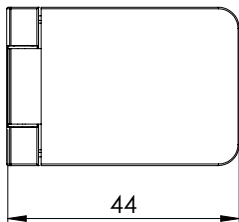

Adhesive cover caps in grey and black color.