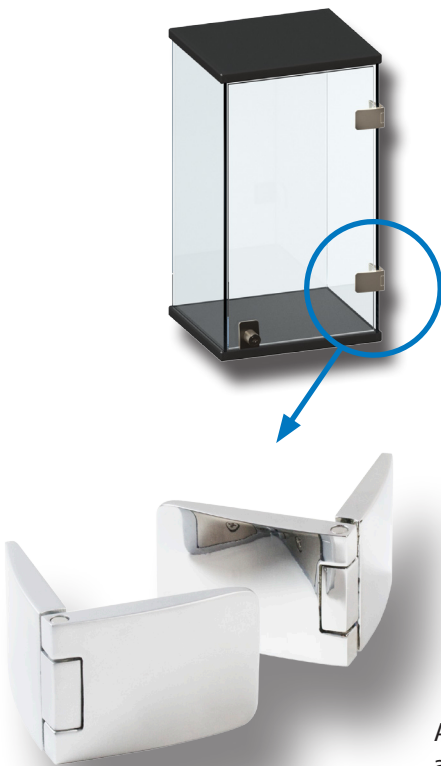

Zamak hinge, glass/glass. For UV-glue.
With built-in catch. Universal. No top or bottom.

Material: Zamak & stainless steel
Size: 44 x 30 mm
Glass thickness: 4 - 6,75 mm

Item No:
Chrome Plated # 15.06.290
Alu finish # 15.06.291

Inclusive adhesive cover caps in grey and black color.

Adjustment screws for angle and tightness

Adhesive cover caps in grey and black color.

SINGLE DOOR LOCK »U-SEE«

Zamak lock for UV-glue, W/SISO oval metal keys.
400 Key combinations. Master key & interchangeable cylinder on request.

Material: Zamak & stainless steel
Size: 40 x 30 mm
Glass thickness: 4 - 6,75 mm

Item No:
Chrome Plated # 14.09.600
Alu finish # 14.09.601

DOUBLE DOOR STRIKER »U-SEE«

Zamak double door striker for single door lock. For UV-glue.

Zamak corner striker for single door lock. For UV-glue.

Material: Zamak & stainless steel
Size: 40 x 30 mm
Glass thickness: 4 - 5 or 6 - 6,75 mm

Item No:
4 - 5 mm - Chrome Plated # 14.09.660
4 - 5 mm - Alu finish # 14.09.661
6 - 6,75 mm - Chrome Plated # 14.09.670
6 - 6,75 mm - Alu finish # 14.09.671